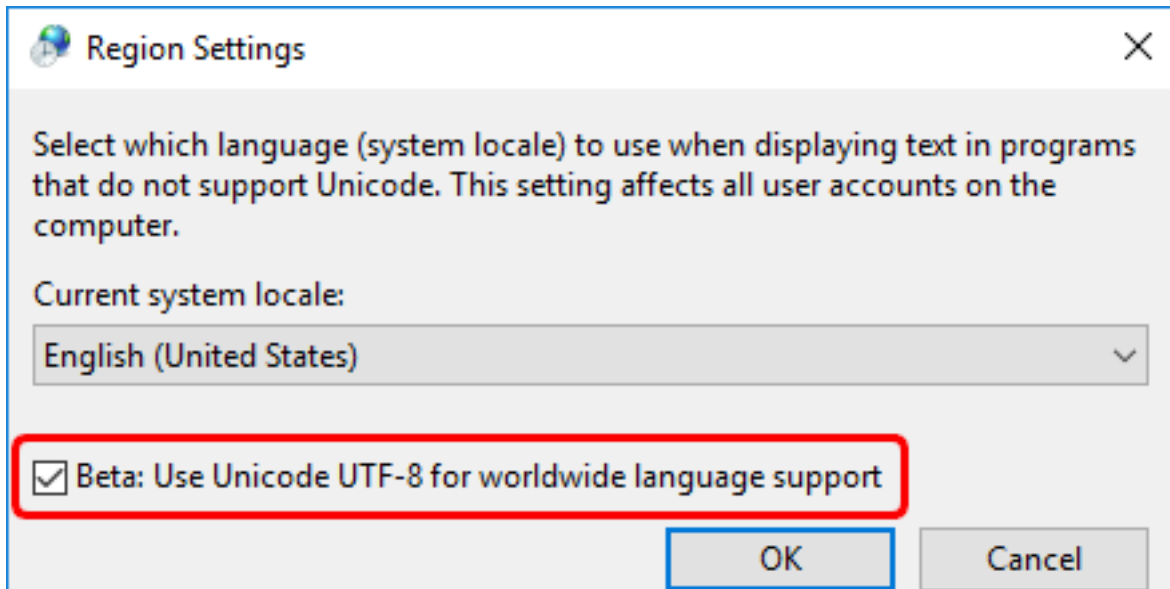

Owncloud

Windows erfordert nun einen Neustart, danach sollten alle Dateien mit Unicode-Zeichen im Dateinamen vom ownCloud-Client synchronisiert werden.

Eindeutige ID: #1258

Verfasser: Tobias Herbst

Letzte Änderung: 2023-02-03 12:34